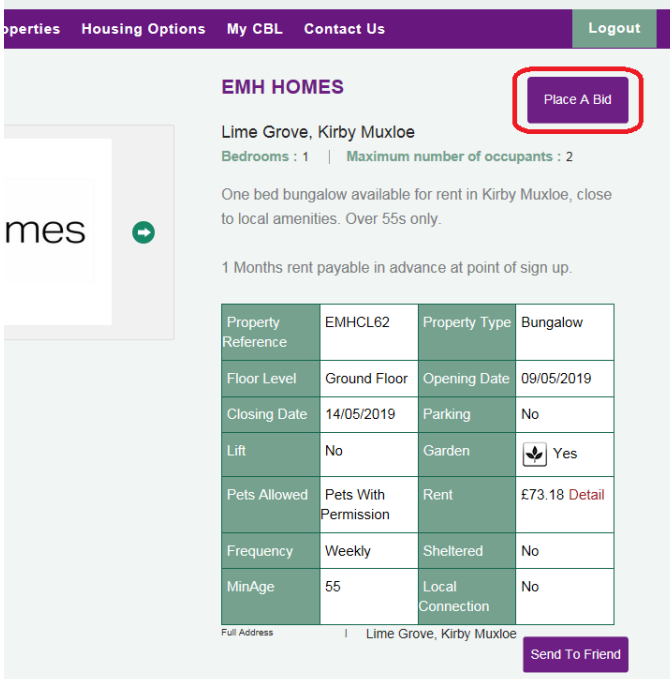

On the property page you will see more details, including the weekly rent and whether pets are allowed.

To place a bid on the property, select the purple 'Place a Bid' button.