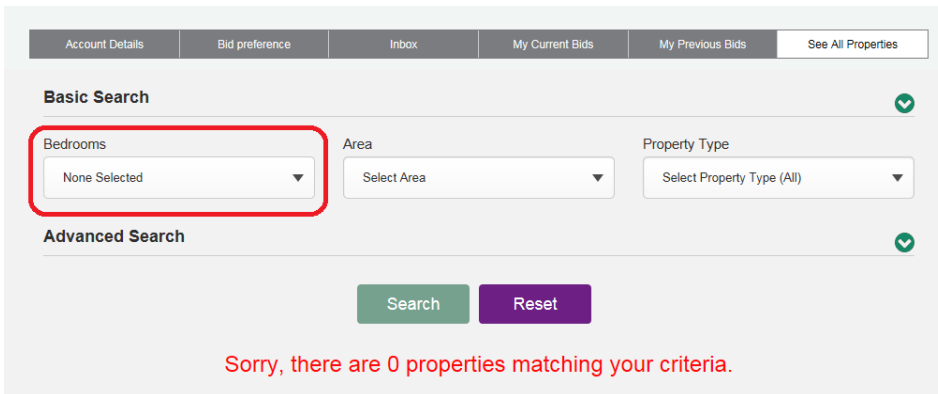

Housing Register How to Bid Guide

Placing a bid

To place a bid for a property, you must first log into your account.

You will only be able to log into your account if your application is Live.

Registered users login here

User ID*

Password

SIGN IN [Forgot my login details?](#)

Once you have logged in, you will see a message telling you that you have logged in successfully.

Applicant logged in successfully

Welcome to Blaby

Continue

On the purple bar across the top of the page, select the 'See All Properties' button.

You may find that the properties page says that there are zero properties. This may not be accurate.

Select the arrow in the 'Bedrooms' search box.