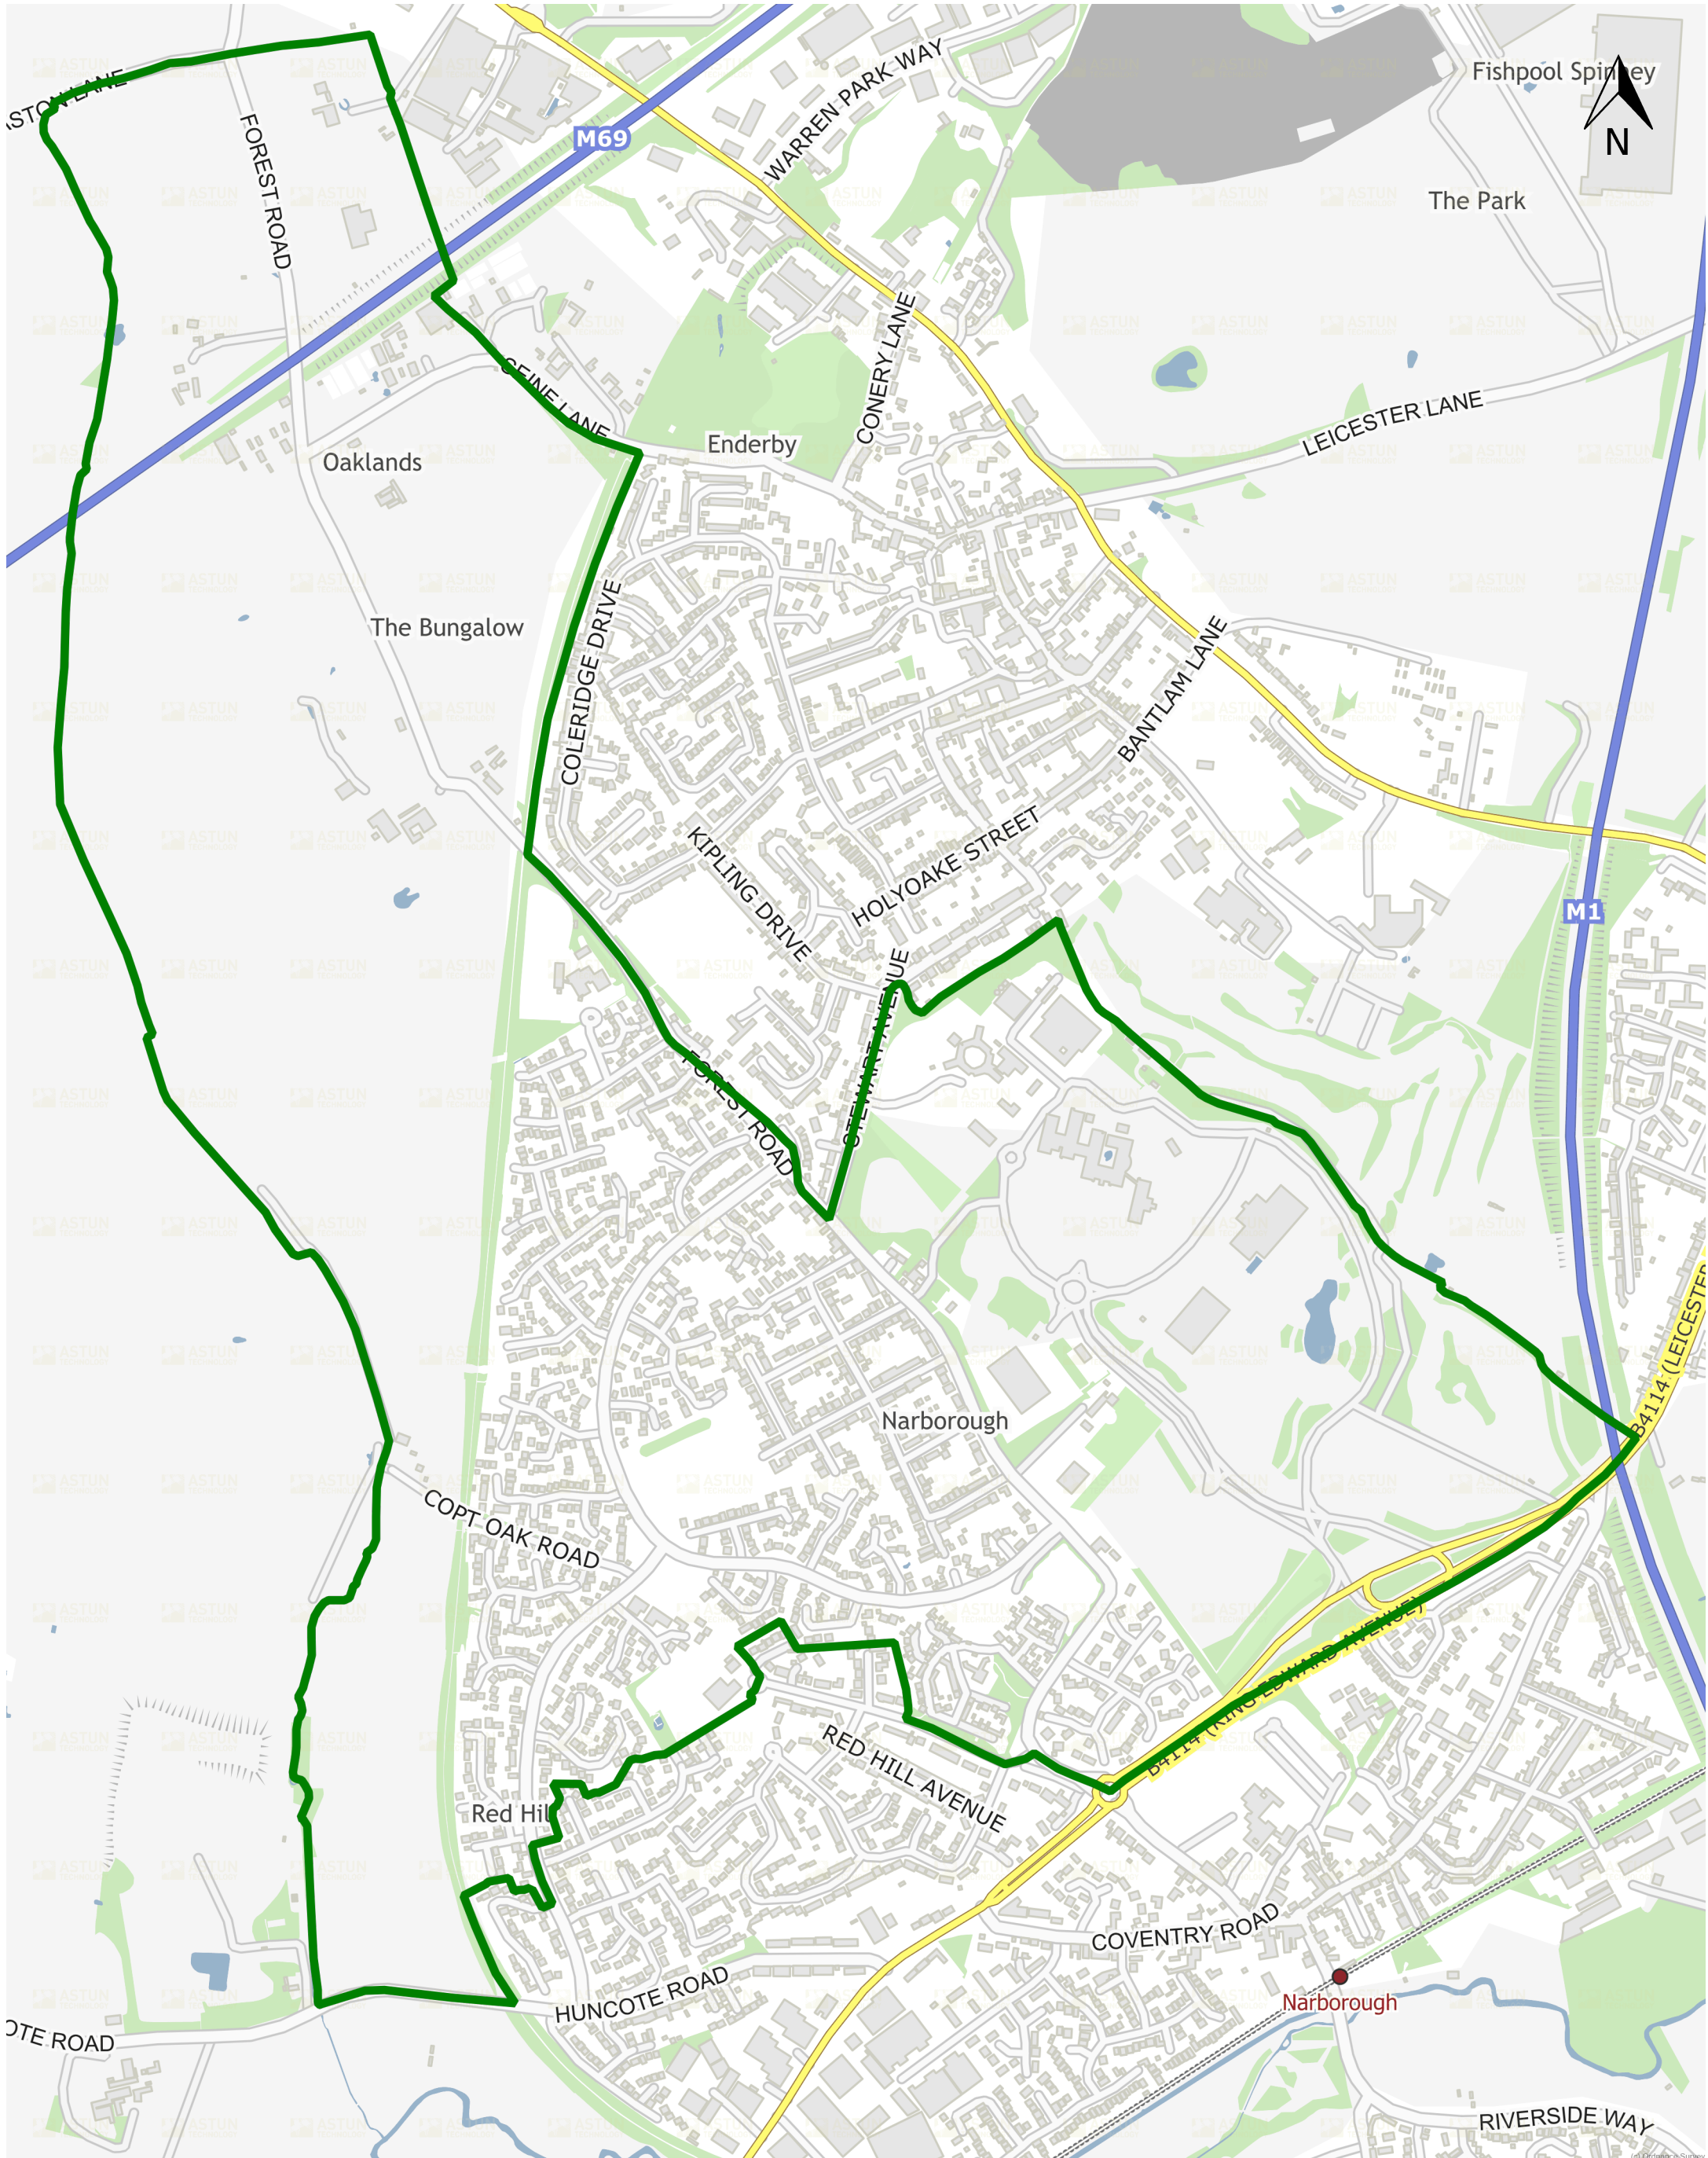

Polling District Map: AD

© Crown copyright and database rights 2023 Ordnance Survey 100018176

- i) You are granted a non-exclusive, royalty free, revocable licence solely to view the Licensed Data for non-commercial purposes for the period during which Blaby District Council makes it available;
- ii) you are not permitted to copy, sub-license, distribute, sell or otherwise make available the Licensed Data to third parties in any form; and
- iii) third party rights to enforce the terms of this licence shall be reserved to Ordnance Survey